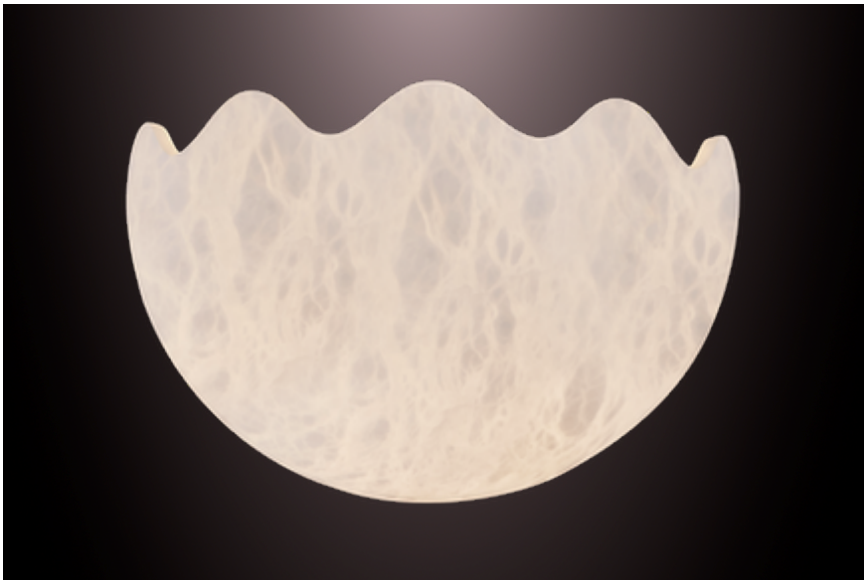

— MAISON —
P A N A M E

CASSIS 380

half moon wall sconce

Pictured with daylight 5000K bulb

Pictured with soft white 2700K bulb

PRODUCT DETAILS

Shade in genuine alabaster

-White to Amber

-Small veins or dark veins

Note: the alabaster pattern varies from product to product, so the displayed image may be different.

DIMENSIONS

W 15" - D 9" - H 9"

Weight: about 5 pounds

WIRING

1 x medium base socket