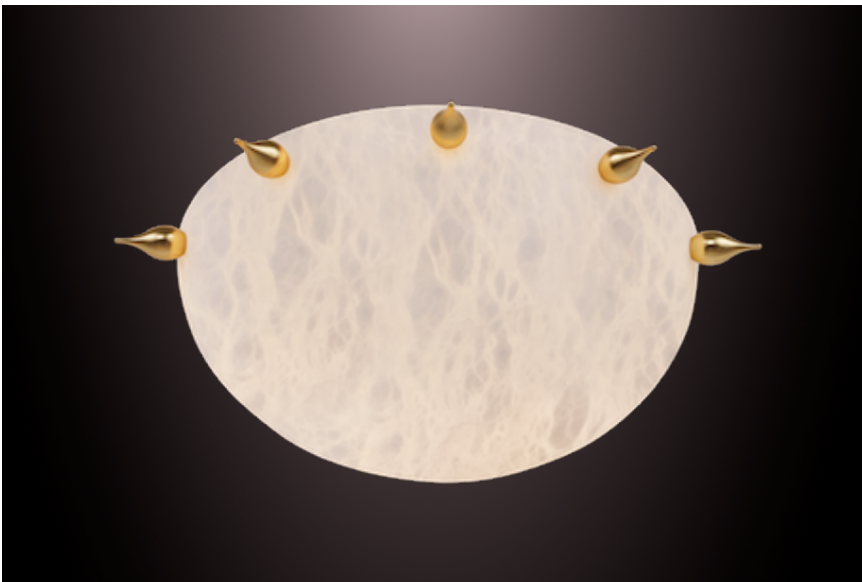

# TEAR 380

*half moon wall sconce*

Pictured in satin brass with daylight 5000K bulb

Pictured in polished brass with soft white 2700K bulb

### **Shade in genuine alabaster**

-White to Amber

-Small veins or dark veins

**Note:** the alabaster pattern varies from product to product, so the displayed image may be different.