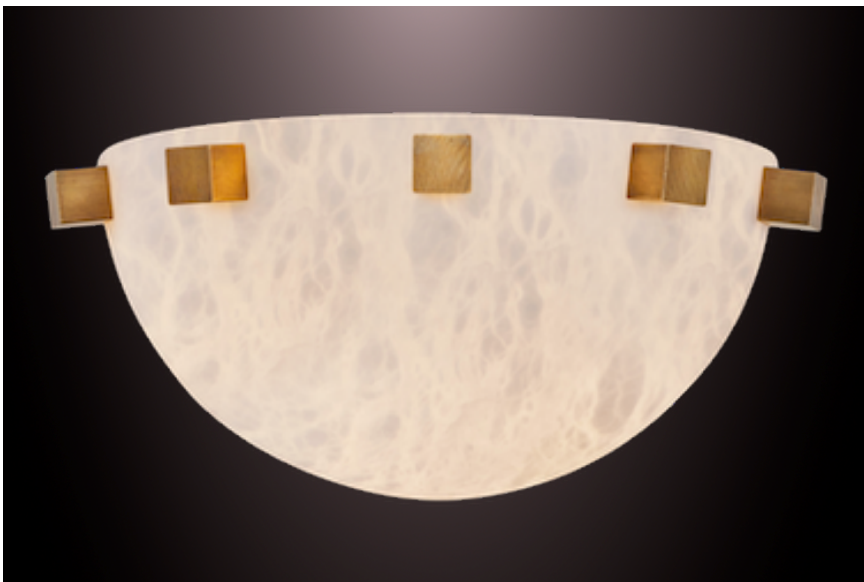

— MAISON —
P A N A M E

CARRÉ 380

half moon wall sconce

Pictured in satin brass with daylight 5000K bulb

Pictured in antique brass with soft white 2700K bulb

PRODUCT DETAILS

Shade in genuine alabaster

- White to Amber
- Small veins or dark veins

Note: the alabaster pattern varies from product to product, so the displayed image may be different.

Hardware in solid brass

Finishes available:

- Polished brass, satin brass, antique brass
- Dark bronze
- Polished or satin nickel
- RAL K5 classic powder coating

DIMENSIONS

W 16" - D 8" - H 7-1/2"

Weight: about 6 pounds

WIRING

1 x medium base socket

9/13 watts max.

(~75 watts equivalent)

Bulb recommendation: A15/E26LED Bulb Dimmable