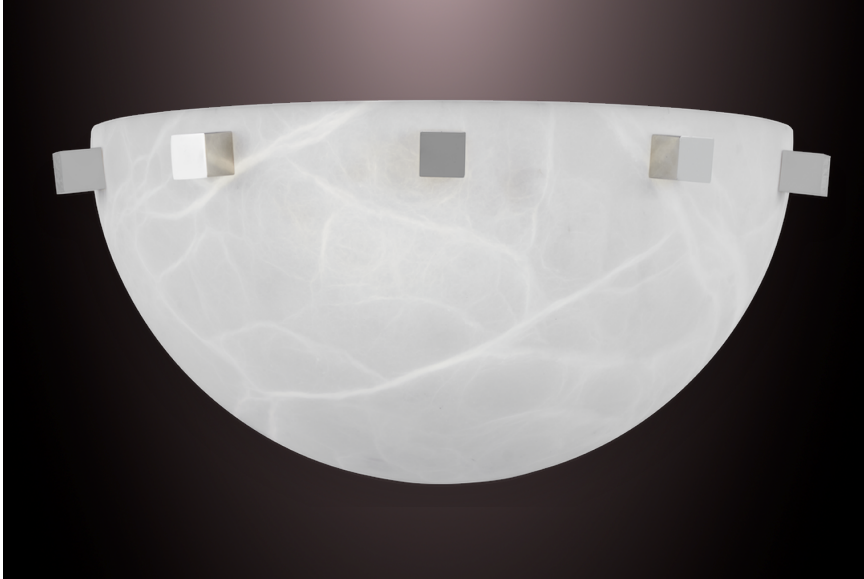

— MAISON —
P A N A M E

CARRÉ 380

half moon wall sconce

Pictured in satin brass with daylight 5000K bulb

Pictured in antique brass with soft white 2700K bulb

PRODUCT DETAILS

Shade in genuine alabaster

- White to Amber
- Small veins or dark veins

Note: the alabaster pattern varies from product to product, so the displayed image may be different.

Hardware in solid brass

Finishes available:

- Polished brass, satin brass, antique brass
- Dark bronze
- Polished or satin nickel
- RAL K5 classic powder coating

DIMENSIONS

W 16" - D 8" - H 7-1/2"

Weight: about 6 pounds

WIRING

1 x medium base socket

9/13 watts max.

(~75 watts equivalent)

Bulb recommendation: A15/E26LED Bulb Dimmable