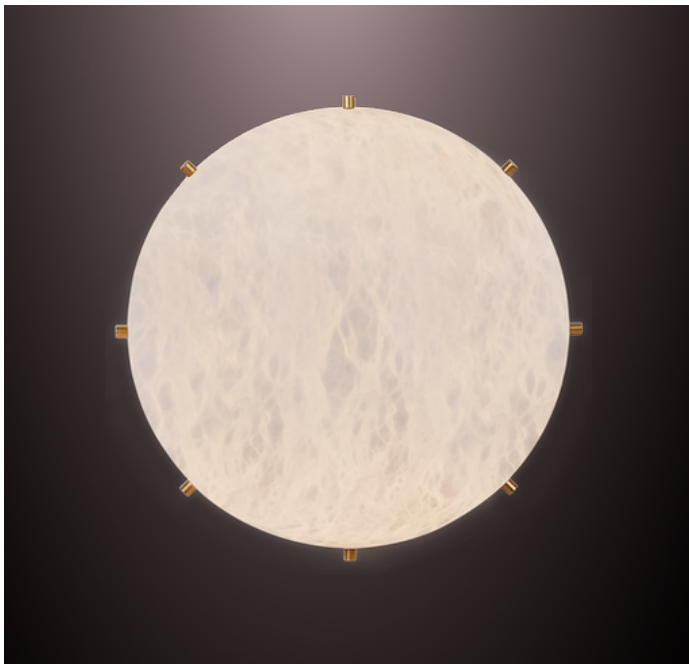

## MOON 280-8

wall sconce / ceiling flush mount

Pictured in satin brass with daylight 5000K bulb

Pictured in polished brass with soft white 2700K bulb

#### **Shade in genuine alabaster**

- White to Amber
- Small veins or dark veins

**Note:** the alabaster pattern varies from product to product, so the displayed image may be different.

### **DIMENSIONS**

Diameter 11-1/2" - D 5-1/2"

Weight: about 6 pounds