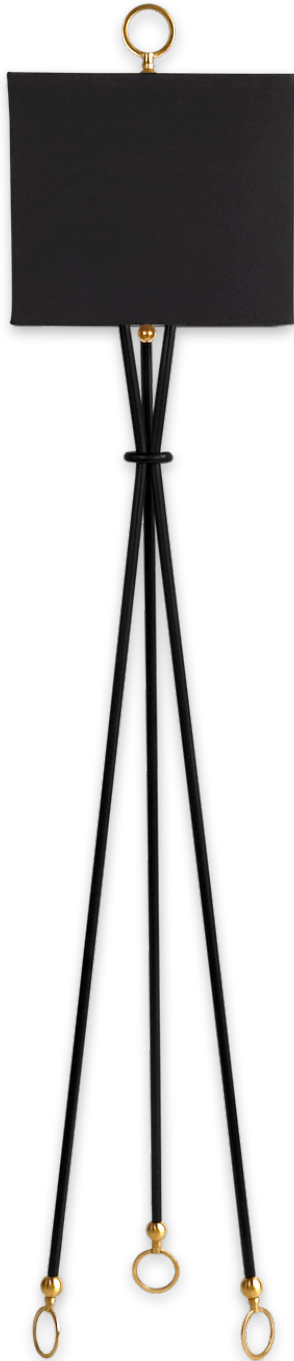

LAURIS

floor lamp

PRODUCT DETAILS

Forged steel
Brass

*Pictured in satin black lacquer
And polish brass*

DIMENSIONS

W 12" - D 12" - H 70"
Shade (as shown) 14" x 14" - H 12"
Weight: about pounds

WIRING

1 x medium base socket
1 x 9/13 watts max.
(~75 watts equivalent)
Bulb recommendation: A15 / E26 LED Bulb Dimmable

LED light bulb only

Note: *We highly recommend this fixture to be installed
by a certified electrician.*

SUR MESURE

Size, Color, Material, Style, Number of Lights, Lamp-holder model, Cord/Rod/Chain
Length & model, etc... can be specified according to the requirements of customization.
Please contact us.