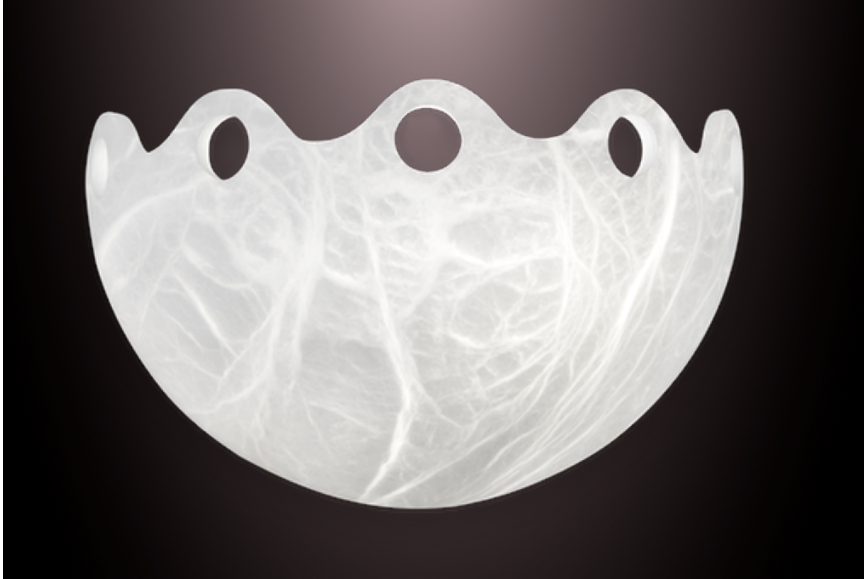

CAP-FERRAT 380

half moon wall sconce

Pictured with daylight 5000K bulb

Pictured with soft white 2700K bulb

PRODUCT DETAILS

Shade in genuine alabaster

-White to Amber

-Small veins or dark veins

Note: the alabaster pattern varies from product to product, so the displayed image may be different.

DIMENSIONS

W 15" · D 9" · H 9"

Weight: about 5 pounds

WIRING

1 x medium base socket

9/13 watts max.

(~75 watts equivalent)