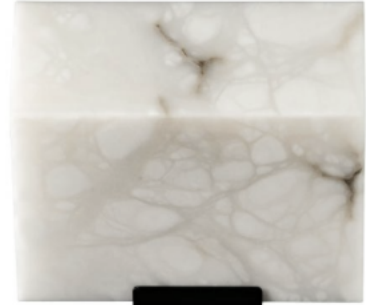

— MAISON —
P A N A M E

BLOCK

SINGLE

wall sconce

PRODUCT DETAILS

Shade in genuine alabaster

-White to Amber

-Small veins or dark veins

Note: the alabaster pattern varies from product to product, so the displayed image may be different.

Bracket

Powder coating and black oxidized steel

WIRING

BLOCK I -145 & BLOCK I -185

2x candelabra base sockets