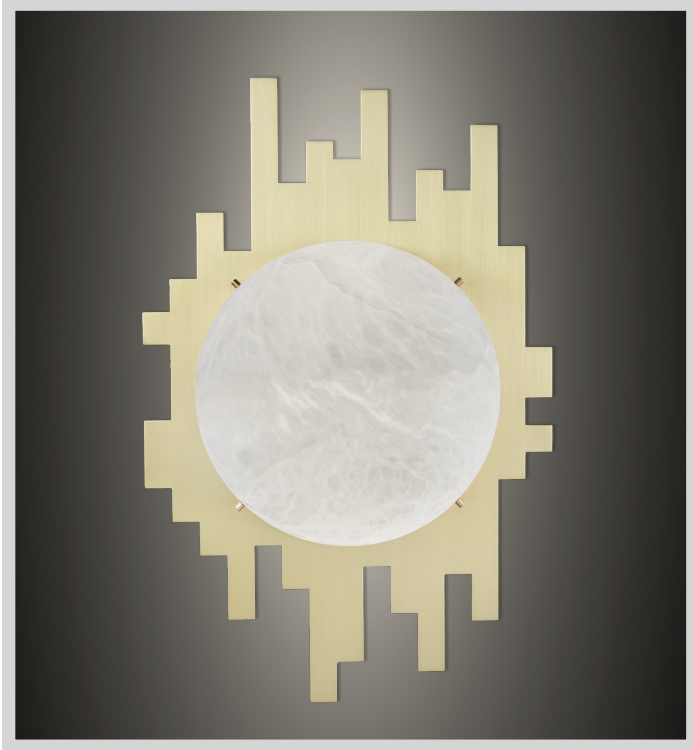

— MAISON —
P A N A M E

Pictured horizontally in satin brass with soft white 2700K bulb

POLIS

wall sconce

Vertical or horizontal

PRODUCT DETAILS

Shade in genuine alabaster

- White to Amber
- Small veins or dark veins

Note: the alabaster pattern varies from product to product, so the displayed image may be different.

Back plate & hardware in solid brass

Finishes available:

- Polished brass, satin brass, antique brass
- Dark bronze
- Polished or satin nickel
- RAL K5 classic powder coating

DIMENSIONS

- W 15" - D 6" - H 23" (vertical)
- W 23" - D 6" - H 15" (horizontal)
- Weight: about 6 pounds

WIRING

- 2 x candelabra base sockets
- 2 x 6/9 watts max.
- (~80 watts equivalent)
- Bulb recommendation: E12 LED Bulb Dimmable