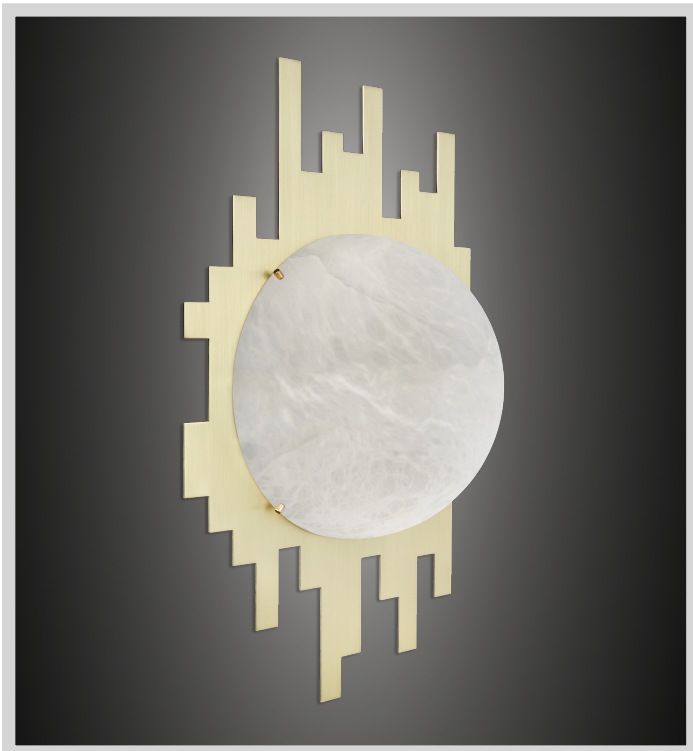

— MAISON —
P A N A M E

Pictured horizontally in satin brass with soft white 2700K bulb

POLIS

wall sconce

Vertical or horizontal

PRODUCT DETAILS

Shade in genuine alabaster

- White to Amber
- Small veins or dark veins

Note: the alabaster pattern varies from product to product, so the displayed image may be different.

Back plate & hardware in solid brass

Finishes available:

- Polished brass, satin brass, antique brass
- Dark bronze
- Polished or satin nickel
- RAL K5 classic powder coating

DIMENSIONS

- W 15" - D 6" - H 23" (vertical)
- W 23" - D 6" - H 15" (horizontal)
- Weight: about 6 pounds

WIRING

- 2 x candelabra base sockets
- 2 x 6/9 watts max.
- (~80 watts equivalent)
- Bulb recommendation: E12 LED Bulb Dimmable